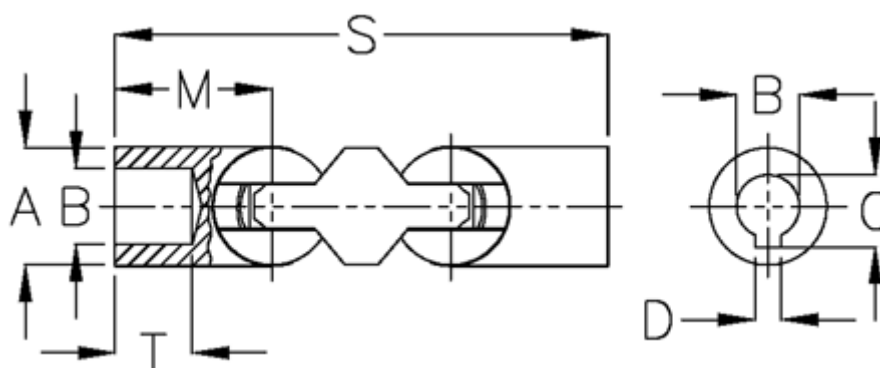

Article number: 07845303

Description: Ball joint, double 0.845.303
0.845.303

Measures

A	= 45
B H7	= 22
C	= 24.8
D	= 6
M	= 55.0
s	= 163
T	= 26